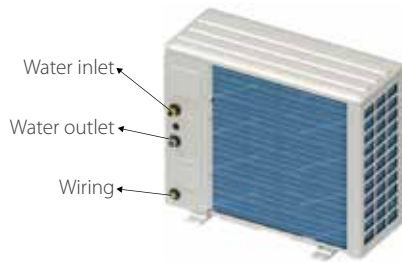

Easy installation

Refrigerant piping is not required