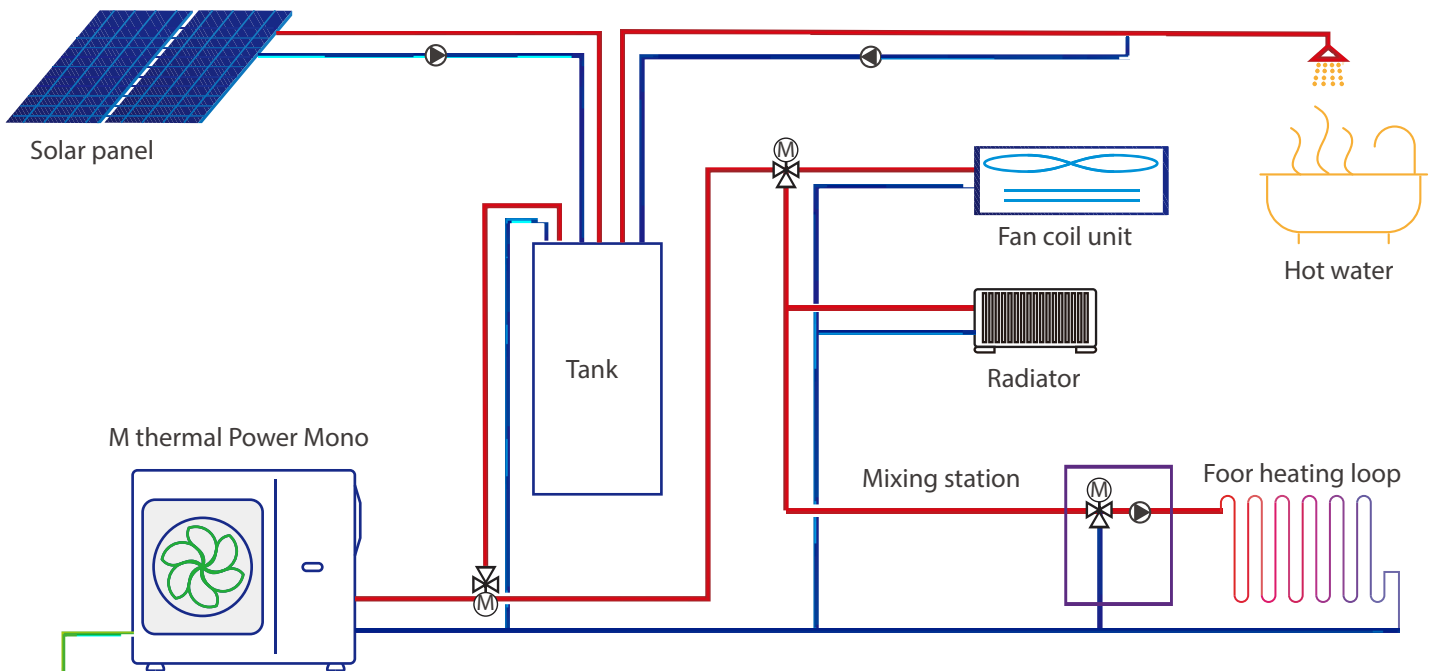

# Application

A complete, all-year-round solution

Space heating

Domestic hot water

Space cooling

## MSmartLife APP

- ❖ Easy setting
- ❖ Remote control for multiple functions
- ❖ Double zones control
- ❖ Real-time status inquiry
- ❖ Energy consumption (calculation value) display
- ❖ Energy saving suggestion